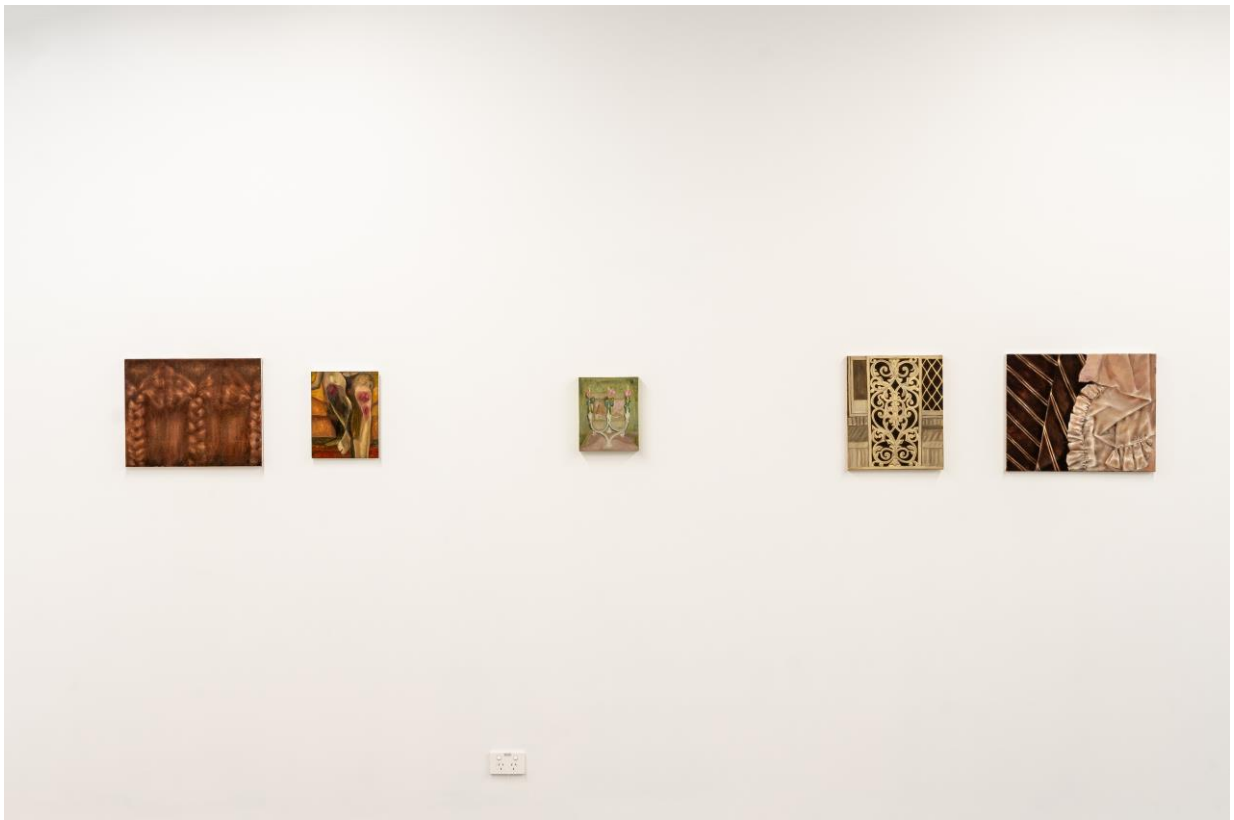

ENTRANCE GALLERY

NABIS2K

Jessie Smith, Sophie Tanner, Phoebe Haig and Grace Chandler

Curated by Jessie Smith

NABIS2K is an exhibition of contemporary painters whose work addresses age-old themes of decoration, ornamentation, and domestic space with a modern perspective and palette. Like the original Nabis group, these artists use painting as a means of depicting, distorting, and disrupting the distinction between fine art and 'everyday' design.

ENTRANCE GALLERY

NABIS2K

Jessie Smith, Sophie Tanner, Phoebe Haig and Grace Chandler

Curated by Jessie Smith

LIST OF WORKS

1. Grace Chandler
2. Phoebe Haig
3. Jessie Smith
4. Sophie Tanner
5. Phoebe Haig
6. Jessie Smith
7. Jessie Smith
8. Sophie Tanner
9. Jessie Smith
10. Phoebe Haig
11. Jessie Smith
12. Phoebe Haig
13. Jessie Smith
14. Phoebe Haig
15. Sophie Tanner
16. Grace Chandler
17. Phoebe Haig
18. Sophie Tanner
19. Jessie Smith
20. Jessie Smith