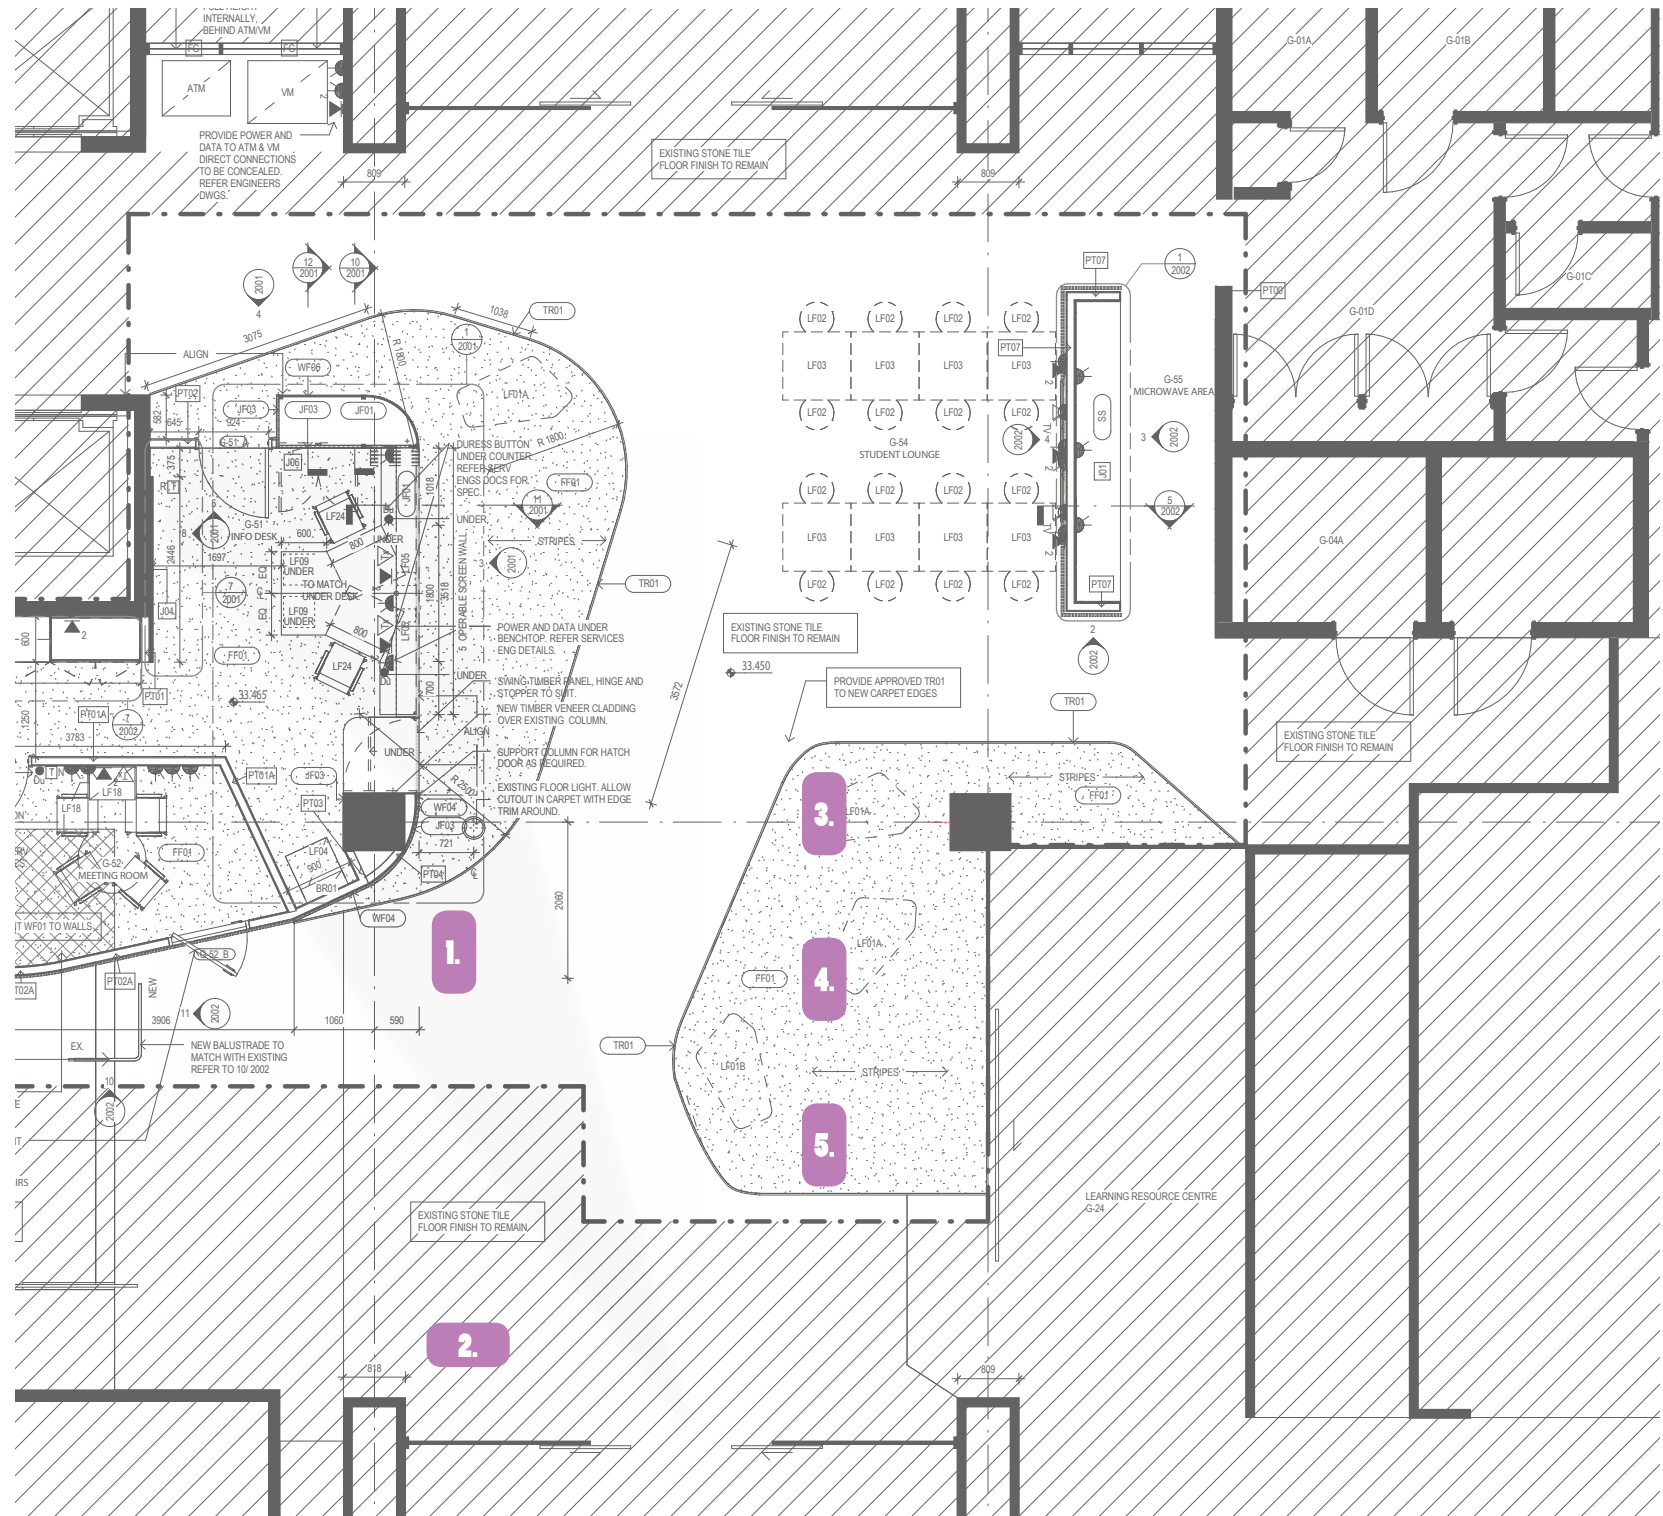

# FBE POD TABLE MAP

**Information Pod**  
FBE Building  
Communications & Marketing  
University of Melbourne Student Union Inc

**P:** 03 8344 4897  
**E:** fbe@union.unimelb.edu.au

[umsu.unimelb.edu.au](http://umsu.unimelb.edu.au)